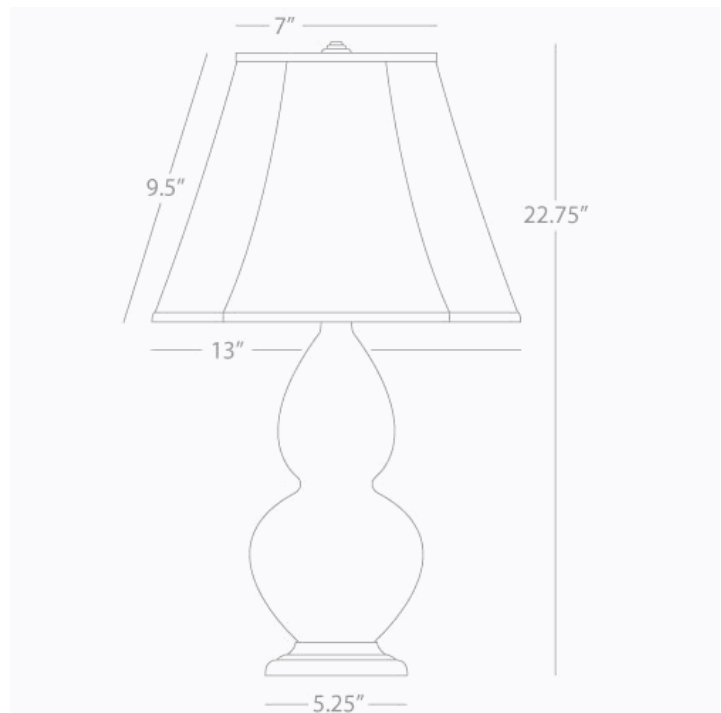

DOUBLE GOURD

1695

Accent Lamp

1-150W Max.

Bulb Type: A

Switch: 3-Way

Pumpkin Glazed Ceramic

Antique Silver Finished Accents

Ivory Stretched Fabric Shade

See Double Gourd Table for Color / Base / Shade
Options

* *Made In The USA*