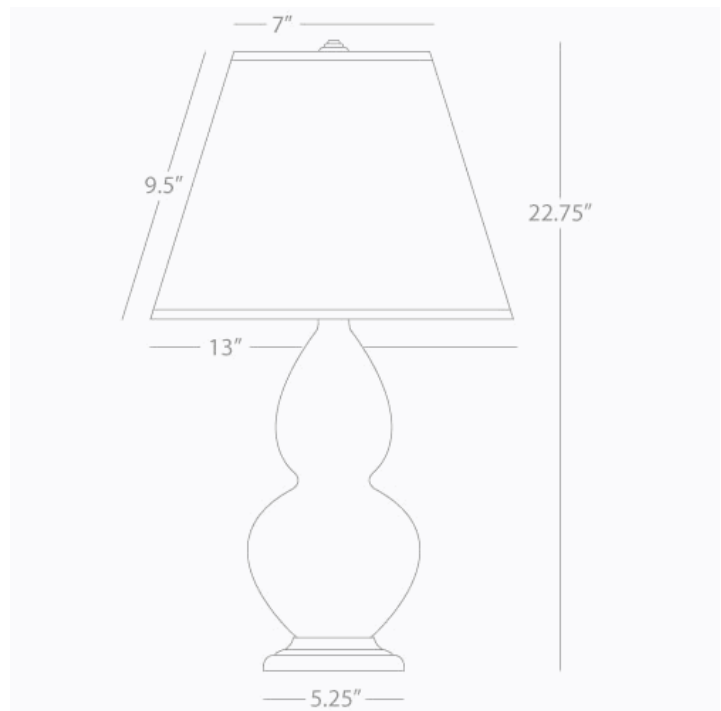

DOUBLE GOURD

1693X

Accent Lamp

1-150W Max.

Bulb Type: A

Switch: 3-Way

Apple Glazed Ceramic

Antique Silver Finished Accents

Pearl Dupioni Fabric Shade

See Double Gourd Table for Color / Base / Shade
Options

* *Made In The USA*