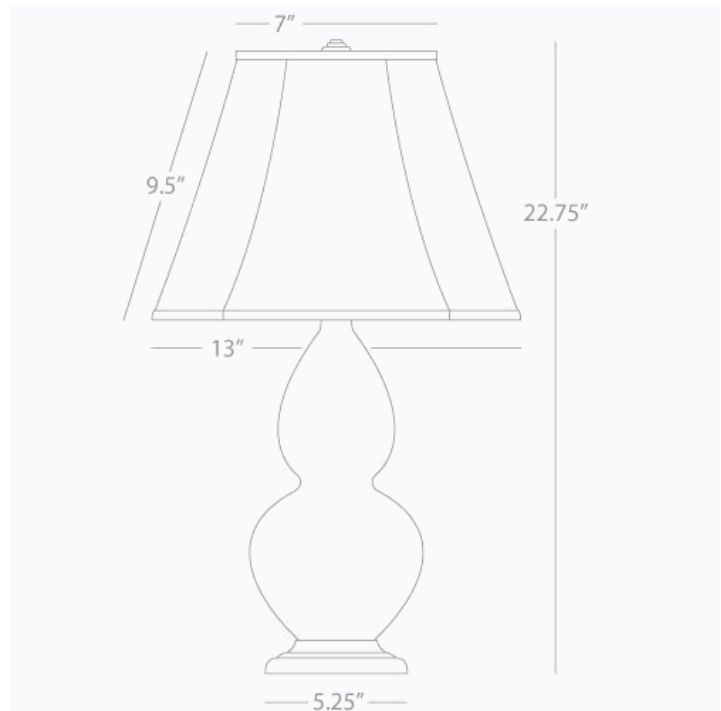

DOUBLE GOURD

1693

Accent Lamp

1-150W Max.

Bulb Type: A

Switch: 3-Way

Apple Glazed Ceramic

Antique Silver Finished Accents

Ivory Stretched Fabric Shade

See Double Gourd Table for Color / Base / Shade
Options

* *Made In The USA*