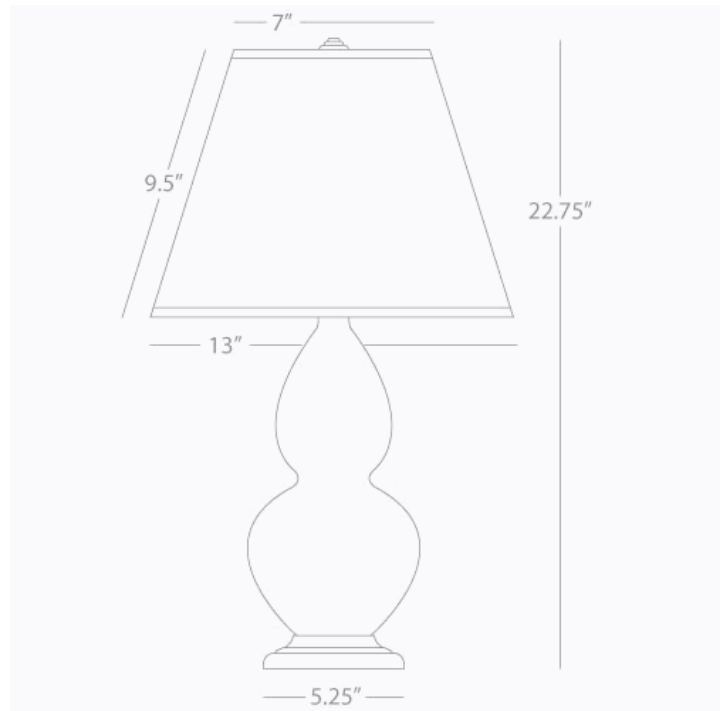

DOUBLE GOURD

1690X

Accent Lamp

1-150W Max.

Bulb Type: A

Switch: 3-Way

Lily Glazed Ceramic

Antique Silver Finished Accents

Pearl Dupioni Fabric Shade

See Double Gourd Table for Color / Base / Shade
Options

* Made In The USA