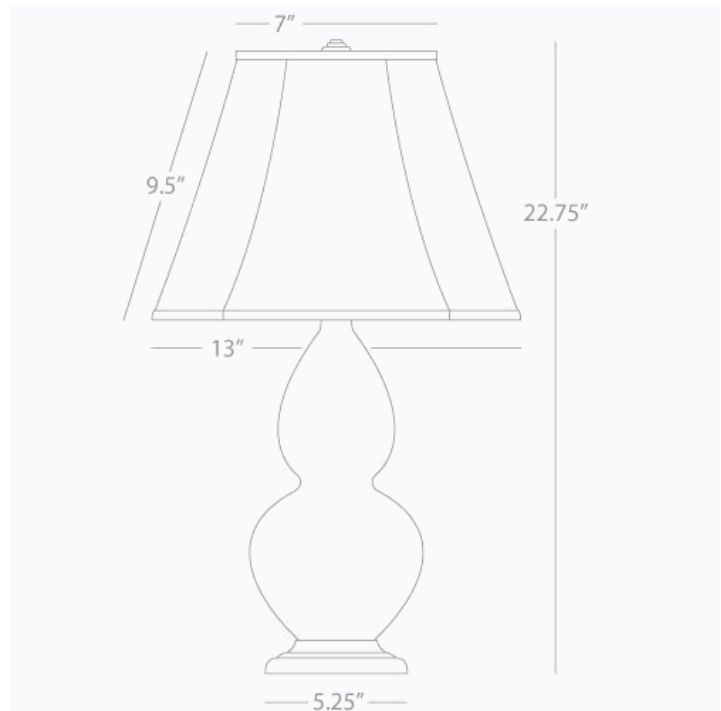

DOUBLE GOURD

1689

Accent Lamp

1-150W Max.

Bulb Type: A

Switch: 3-Way

Baby Blue Glazed Ceramic

Antique Natural Brass Finished Accents

Ivory Stretched Fabric Shade

See Double Gourd Table for Color / Base / Shade
Options

* *Made In The USA*