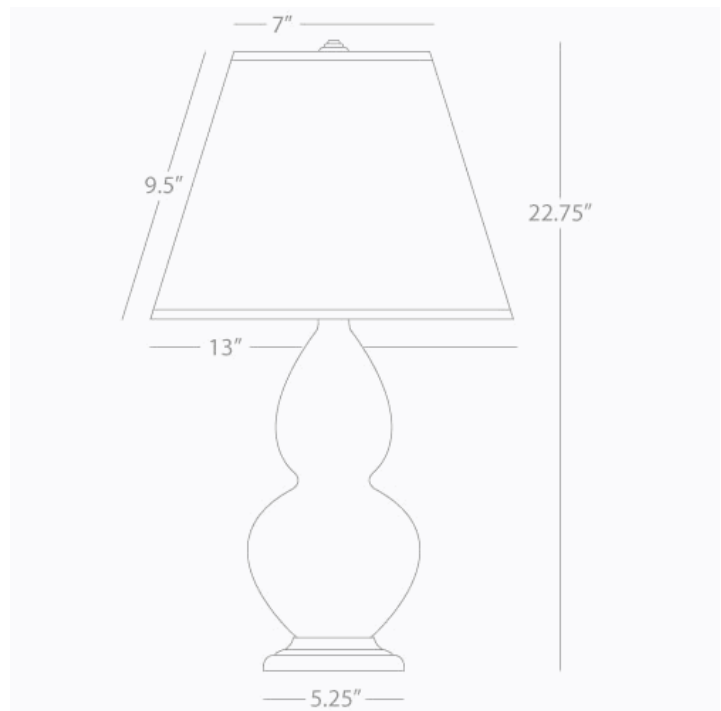

DOUBLE GOURD

1687X

Accent Lamp

1-150W Max.

Bulb Type: A

Switch: 3-Way

Oxblood Glazed Ceramic

Antique Natural Brass Finished Accents

Pearl Dupioni Fabric Shade

See Double Gourd Table for Color / Base / Shade
Options

* Made In The USA