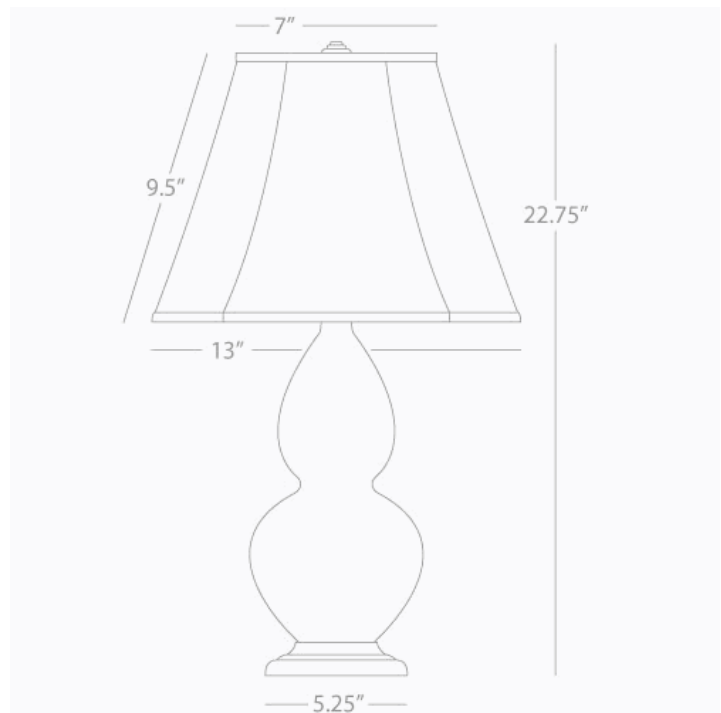

DOUBLE GOURD

1687

Accent Lamp

1-150W Max.

Bulb Type: A

Switch: 3-Way

Oxblood Glazed Ceramic

Antique Natural Brass Finished Accents

Ivory Stretched Fabric Shade

See Double Gourd Table for Color / Base / Shade
Options

* *Made In The USA*