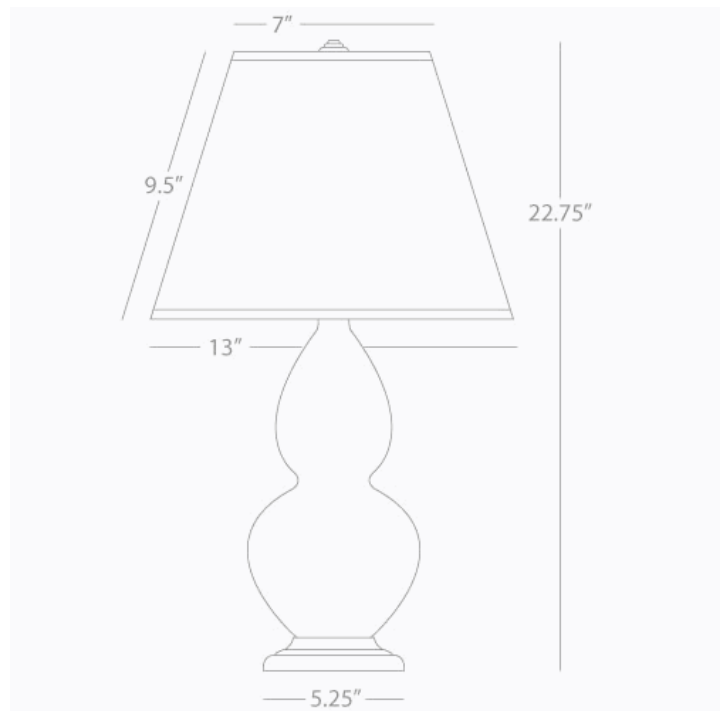

DOUBLE GOURD

1685X

Accent Lamp

1-150W Max.

Bulb Type: A

Switch: 3-Way

Pumpkin Glazed Ceramic

Antique Natural Brass Finished Accents

Pearl Dupioni Fabric Shade

See Double Gourd Table for Color / Base / Shade
Options

* Made In The USA