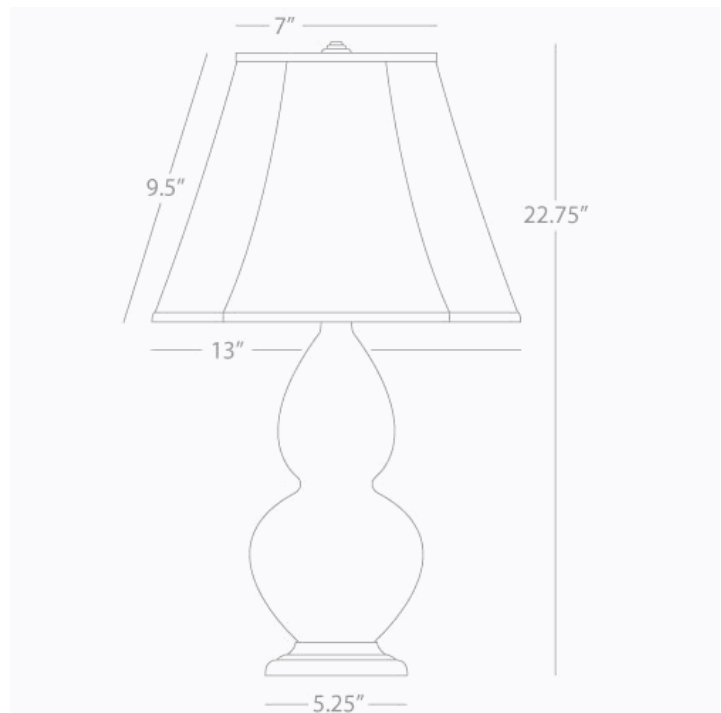

DOUBLE GOURD

1685

Accent Lamp

1-150W Max.

Bulb Type: A

Switch: 3-Way

Pumpkin Glazed Ceramic

Antique Natural Brass Finished Accents

Ivory Stretched Fabric Shade

See Double Gourd Table for Color / Base / Shade
Options

* *Made In The USA*