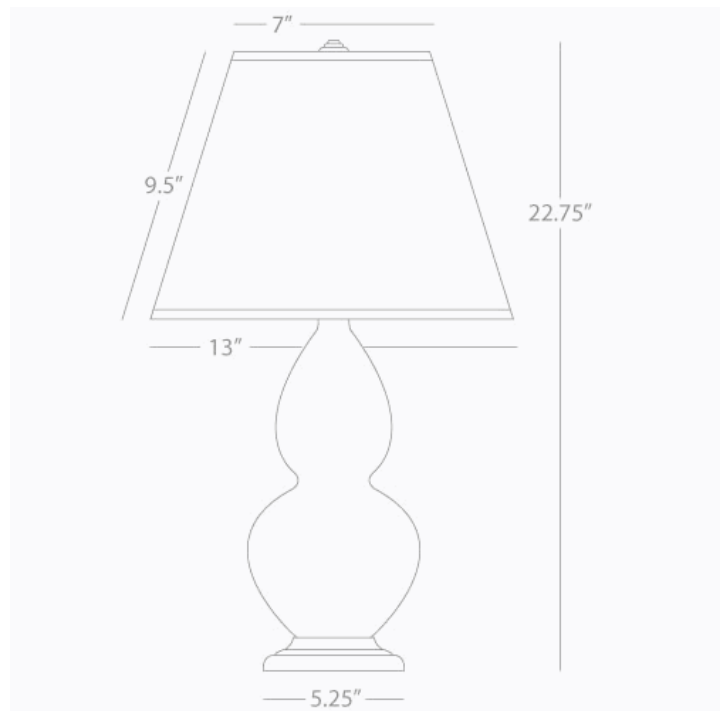

DOUBLE GOURD

1683X

Accent Lamp

1-150W Max.

Bulb Type: A

Switch: 3-Way

Apple Glazed Ceramic

Antique Natural Brass Finished Accents

Pearl Dupioni Fabric Shade

See Double Gourd Table for Color / Base / Shade
Options

* *Made In The USA*