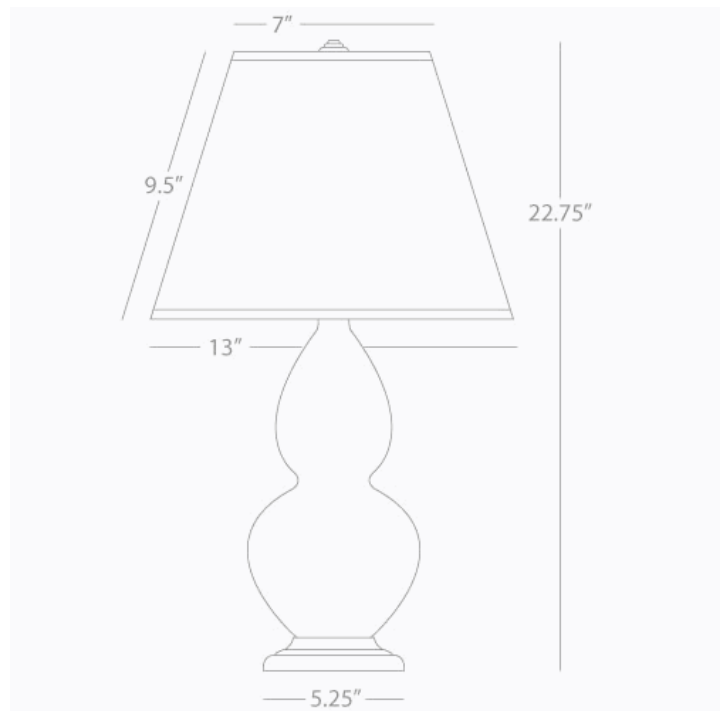

DOUBLE GOURD

1680X

Accent Lamp

1-150W Max.

Bulb Type: A

Switch: 3-Way

Lily Glazed Ceramic

Antique Natural Brass Finished Accents

Pearl Dupioni Fabric Shade

See Double Gourd Table for Color / Base / Shade
Options

* *Made In The USA*