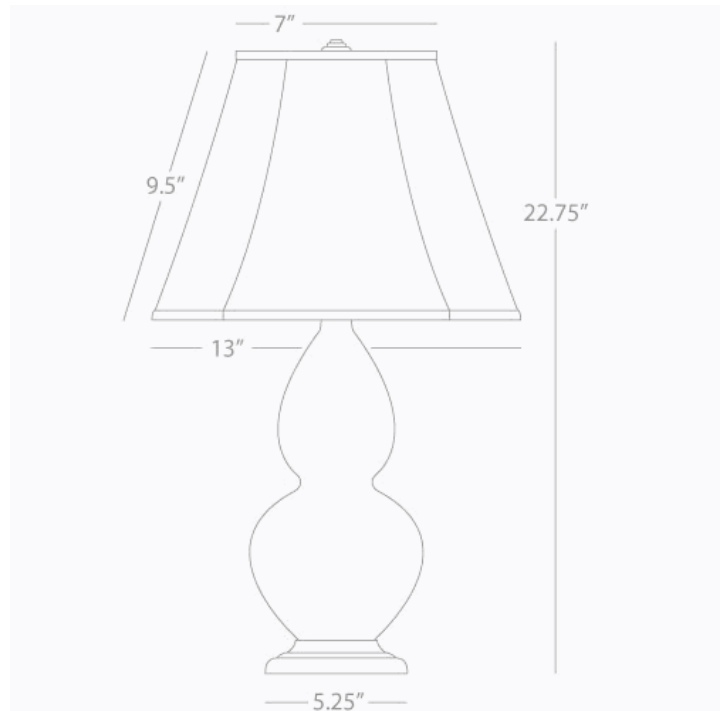

DOUBLE GOURD

1680

Accent Lamp

1-150W Max.

Bulb Type: A

Switch: 3-Way

Lily Glazed Ceramic

Antique Natural Brass Finished Accents

Ivory Stretched Fabric Shade

See Double Gourd Table for Color / Base / Shade
Options

* Made In The USA