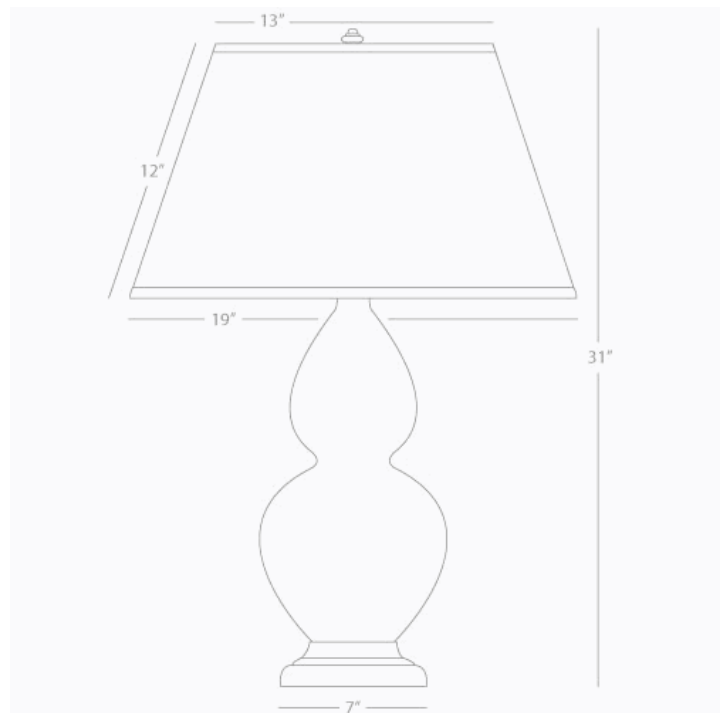

DOUBLE GOURD

1676X

Table Lamp

1-150W Max.

Bulb Type: A

Switch: 3-Way

Baby Blue Glazed Ceramic

Antique Silver Finished Accents

Pearl Dupioni Fabric Shade

See Double Gourd Table for Color / Base / Shade
Options

* Made In The USA