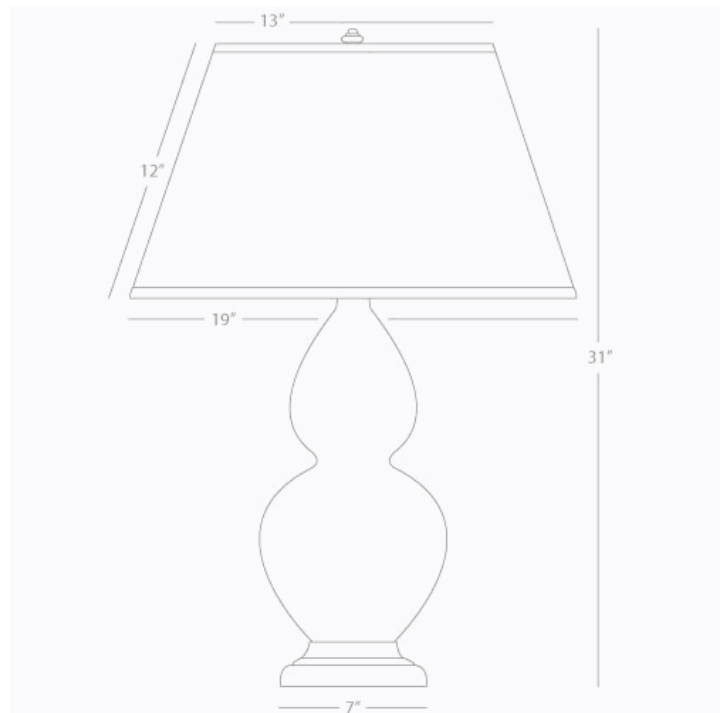

DOUBLE GOURD

1675X

Table Lamp

1-150W Max.

Bulb Type: A

Switch: 3-Way

Pumpkin Glazed Ceramic

Antique Silver Finished Accents

Pearl Dupioni Fabric Shade

**See Double Gourd Table for Color / Base / Shade
Options**

* Made In The USA