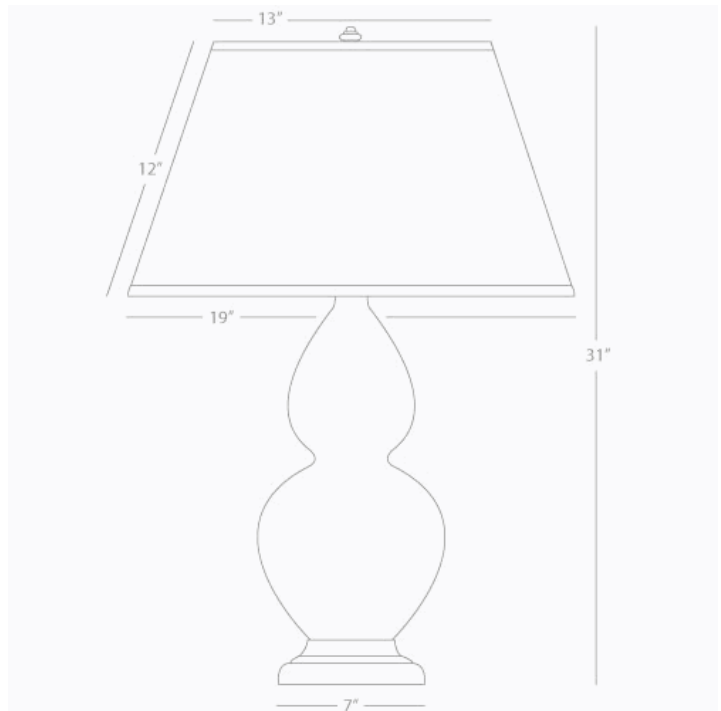

DOUBLE GOURD

1670X

Table Lamp

1-150W Max.

Bulb Type: A

Switch: 3-Way

Lily Glazed Ceramic

Antique Silver Finished Accents

Pearl Dupioni Fabric Shade

See Double Gourd Table for Color / Base / Shade
Options

* Made In The USA