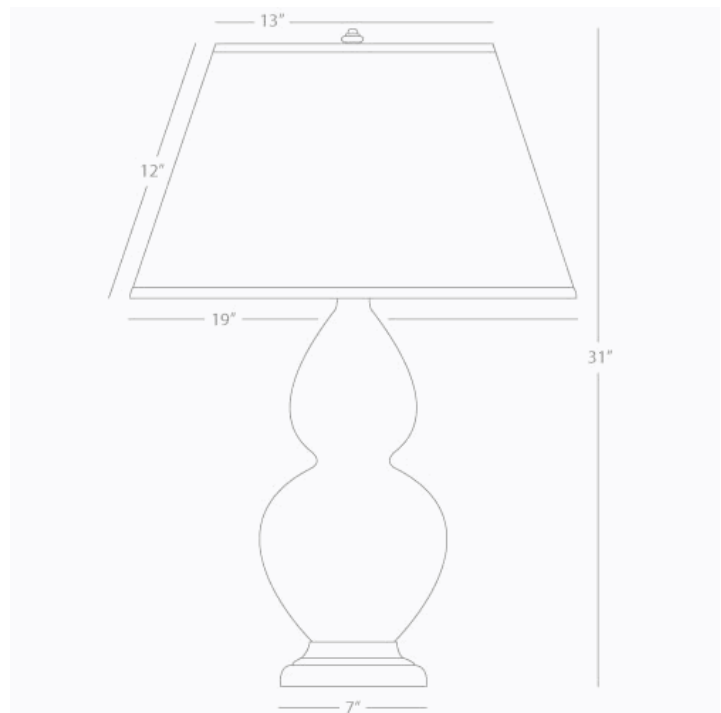

DOUBLE GOURD

1666X

Table Lamp

1-150W Max.

Bulb Type: A

Switch: 3-Way

Baby Blue Glazed Ceramic

Antique Natural Brass Finished Accents

Pearl Dupioni Fabric Shade

See Double Gourd Table for Color / Base / Shade
Options

* Made In The USA