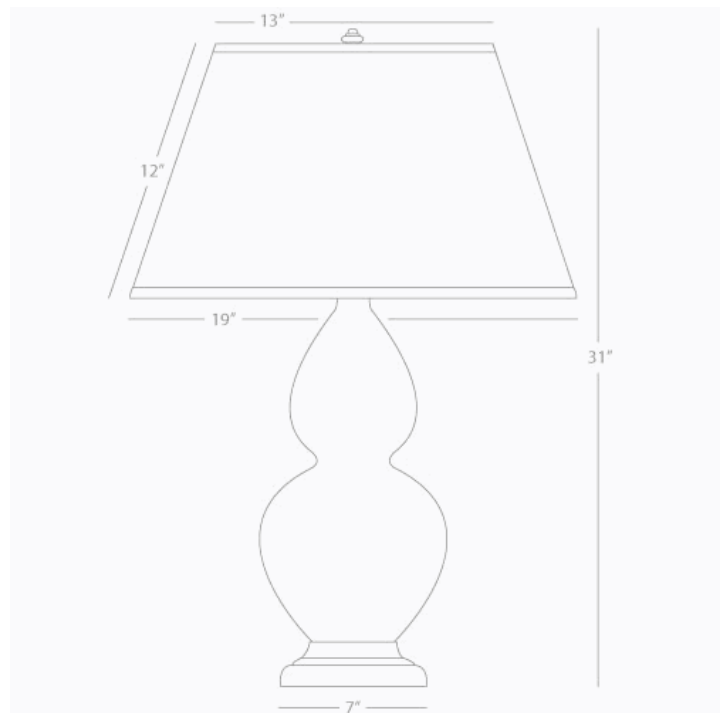

DOUBLE GOURD

1665X

Table Lamp

1-150W Max.

Bulb Type: A

Switch: 3-Way

Pumpkin Glazed Ceramic

Antique Natural Brass Finished Accents

Pearl Dupioni Fabric Shade

See Double Gourd Table for Color / Base / Shade
Options

* Made In The USA