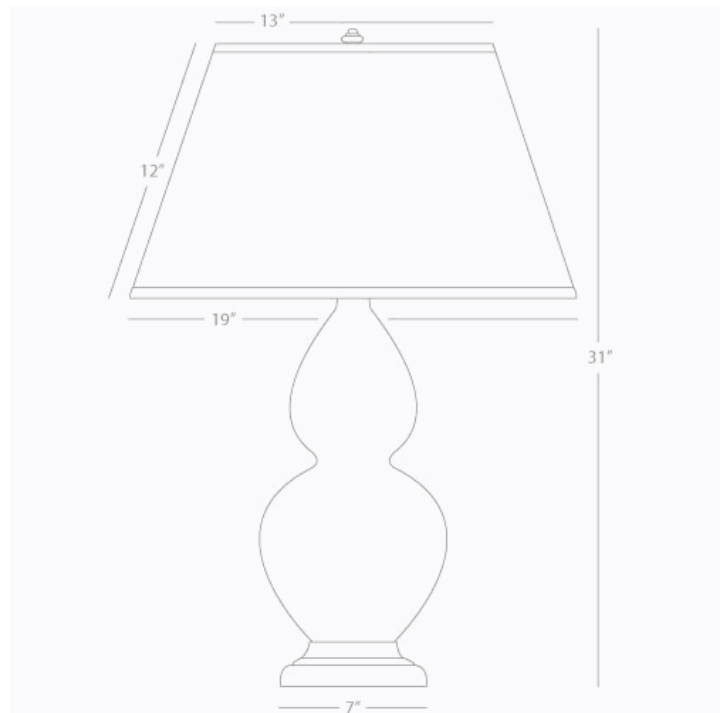

DOUBLE GOURD

1663X

Table Lamp

1-150W Max.

Bulb Type: A

Switch: 3-Way

Apple Glazed Ceramic

Antique Natural Brass Finished Accents

Pearl Dupioni Fabric Shade

See Double Gourd Table for Color / Base / Shade
Options

* *Made In The USA*