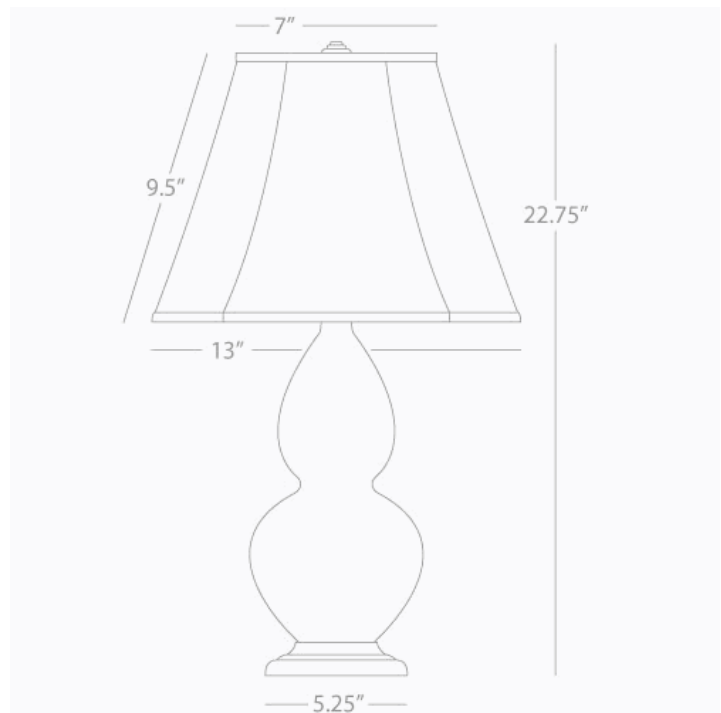

DOUBLE GOURD

1657

Accent Lamp

1-150W Max.

Bulb Type: A

Switch: 3-Way

Oxblood Glazed Ceramic

Deep Patina Bronze Finished Accents

Ivory Stretched Fabric Shade

See Double Gourd Table for Color / Base / Shade
Options

* *Made In The USA*