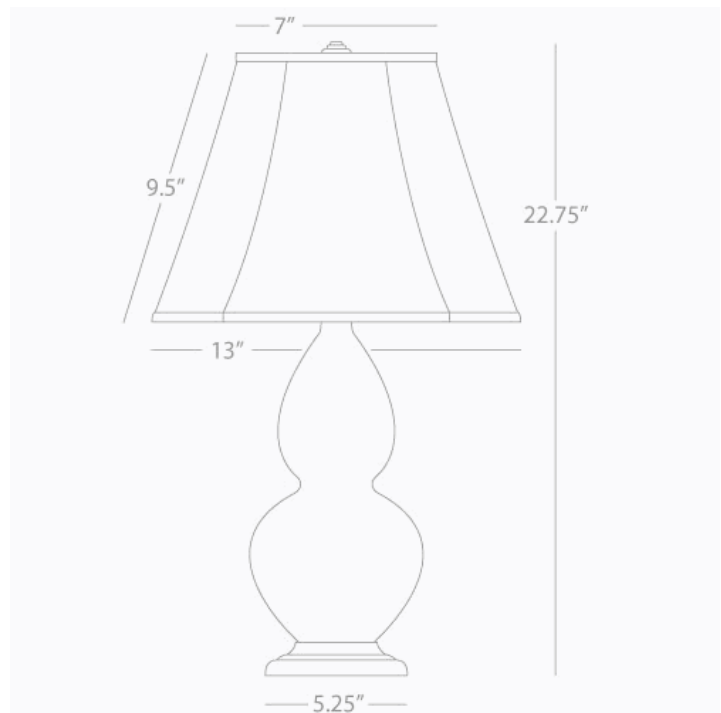

DOUBLE GOURD

1655

Accent Lamp

1-150W Max.

Bulb Type: A

Switch: 3-Way

Pumpkin Glazed Ceramic

Deep Patina Bronze Finished Accents

Ivory Stretched Fabric Shade

See Double Gourd Table for Color / Base / Shade  
Options

\* *Made In The USA*