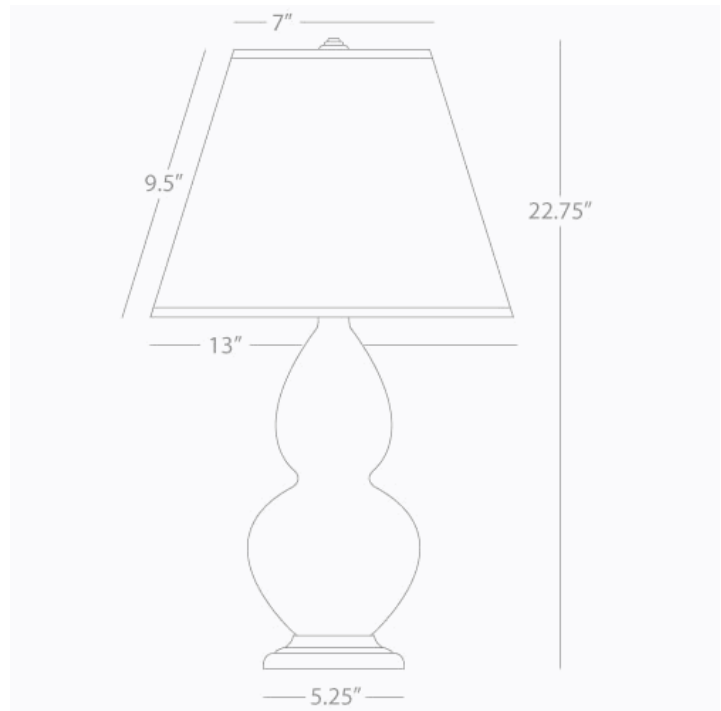

DOUBLE GOURD

1653X

Accent Lamp

1-150W Max.

Bulb Type: A

Switch: 3-Way

Apple Glazed Ceramic

Deep Patina Bronze Finished Accents

Pearl Dupioni Fabric Shade

See Double Gourd Table for Color / Base / Shade
Options

* *Made In The USA*