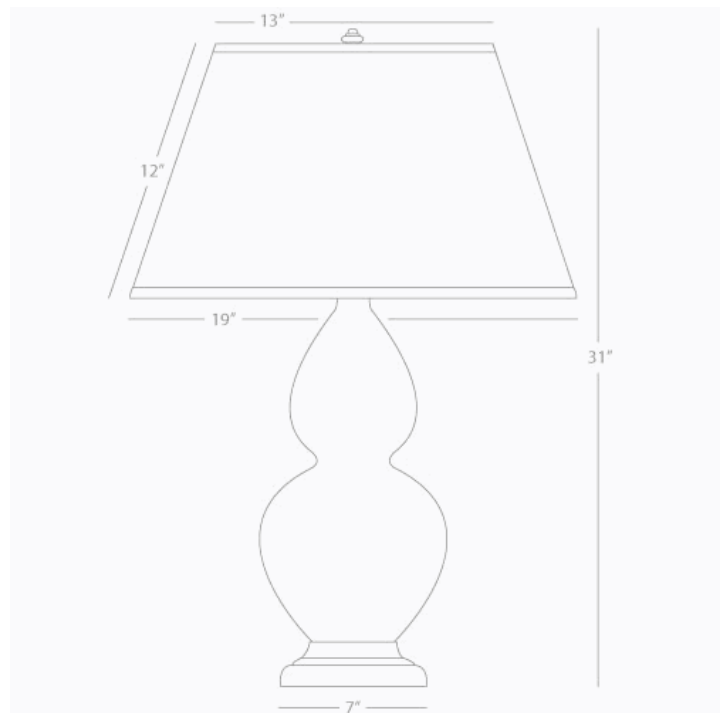

DOUBLE GOURD

1647X

Table Lamp

1-150W Max.

Bulb Type: A

Switch: 3-Way

Oxblood Glazed Ceramic

Deep Patina Bronze Finished Accents

Pearl Dupioni Fabric Shade

See Double Gourd Table for Color / Base / Shade
Options

* Made In The USA