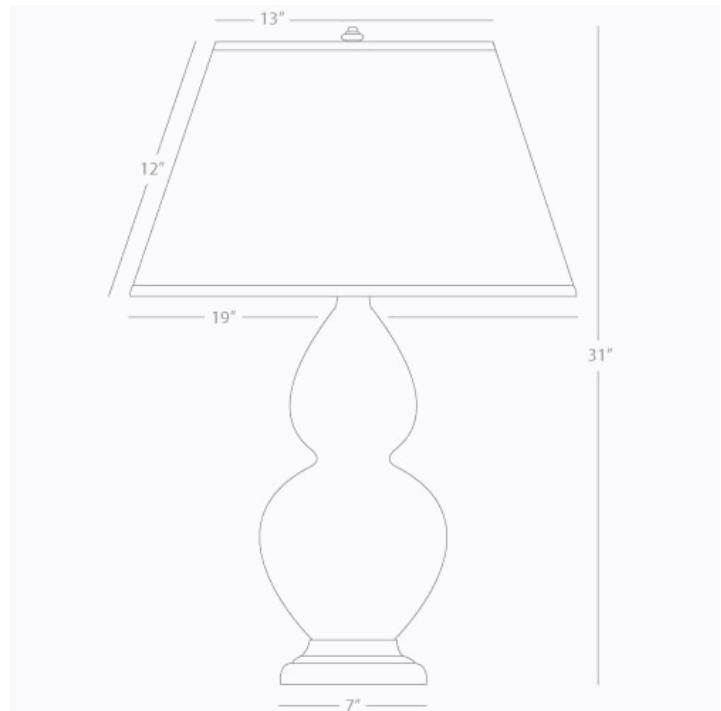

DOUBLE GOURD

1643X

Table Lamp

1-150W Max.

Bulb Type: A

Switch: 3-Way

Apple Glazed Ceramic

Deep Patina Bronze Finished Accents

Pearl Dupioni Fabric Shade

See Double Gourd Table for Color / Base / Shade
Options

* *Made In The USA*