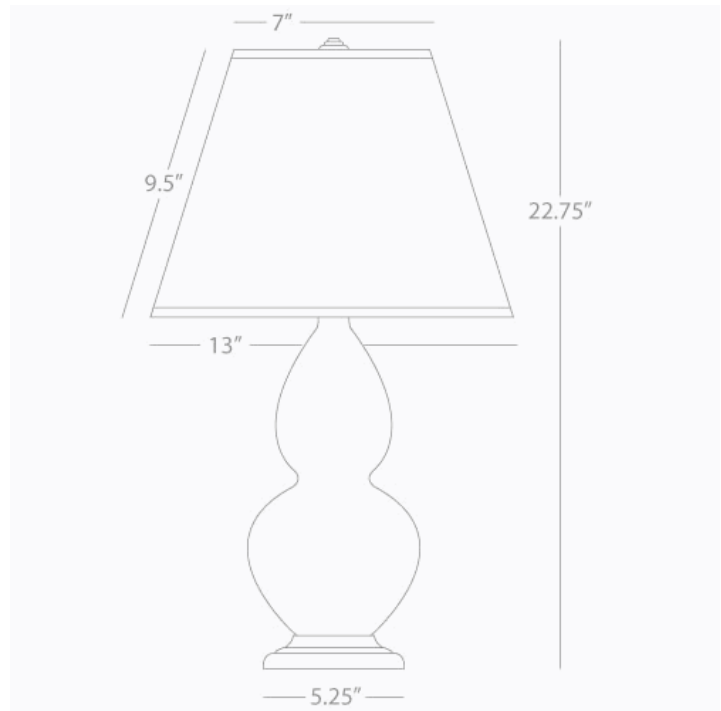

DOUBLE GOURD

1619X

Accent Lamp

1-150W Max.

Bulb Type: A

Switch: 3-Way

Schiaparelli Pink Glazed Ceramic

Antique Silver Finished Accents

Pearl Dupioni Fabric Shade

See Double Gourd Table for Color / Base / Shade
Options

* *Made In The USA*