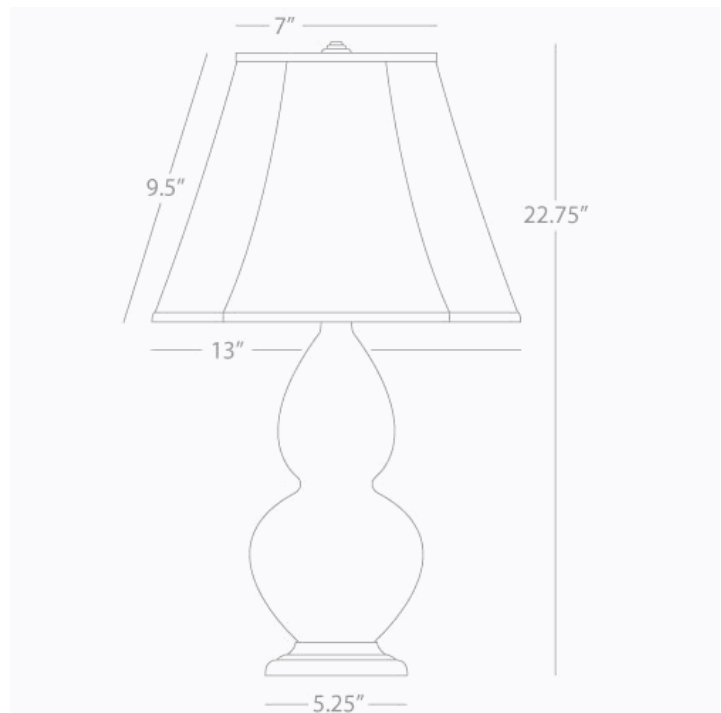

DOUBLE GOURD

1617

Accent Lamp

1-150W Max.

Bulb Type: A

Switch: 3-Way

Schiaparelli Pink Glazed Ceramic

Antique Natural Brass Finished Accents

Ivory Stretched Fabric Shade

See Double Gourd Table for Color / Base / Shade
Options

*** Made In The USA**