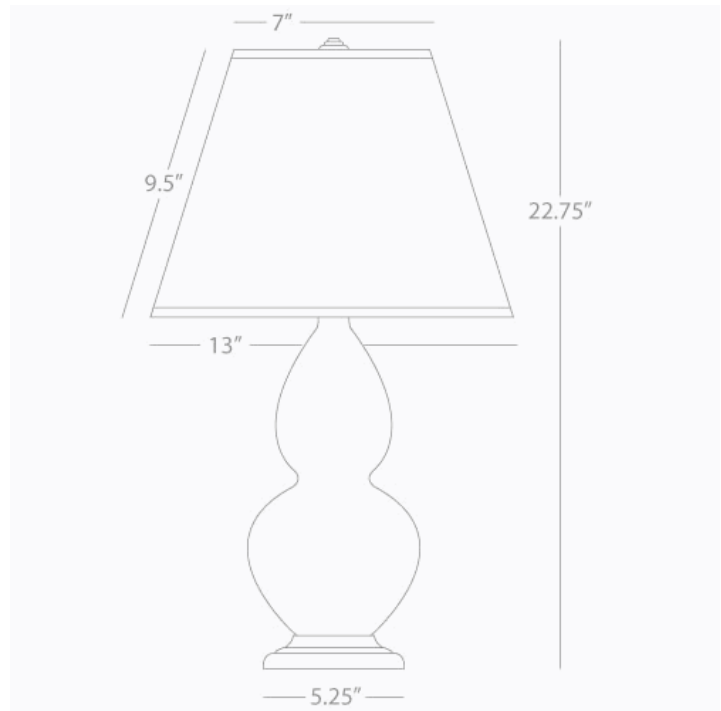

DOUBLE GOURD

1615X

Accent Lamp

1-150W Max.

Bulb Type: A

Switch: 3-Way

Butter Glazed Ceramic

Deep Patina Bronze Finished Accents

Pearl Dupioni Fabric Shade

See Double Gourd Table for Color / Base / Shade
Options

* Made In The USA