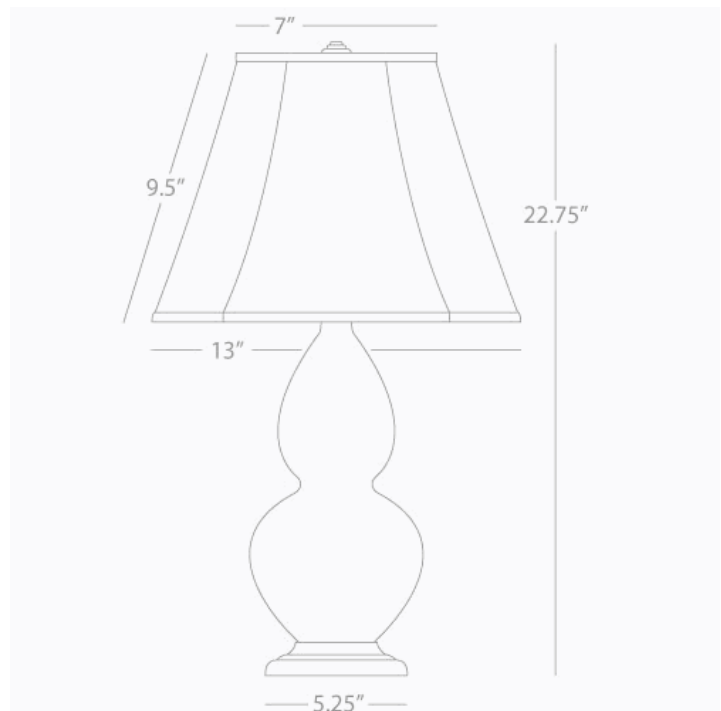

DOUBLE GOURD

1615

Accent Lamp

1-150W Max.

Bulb Type: A

Switch: 3-Way

Butter Glazed Ceramic

Deep Patina Bronze Finished Accents

Ivory Stretched Fabric Shade

See Double Gourd Table for Color / Base / Shade
Options

* *Made In The USA*