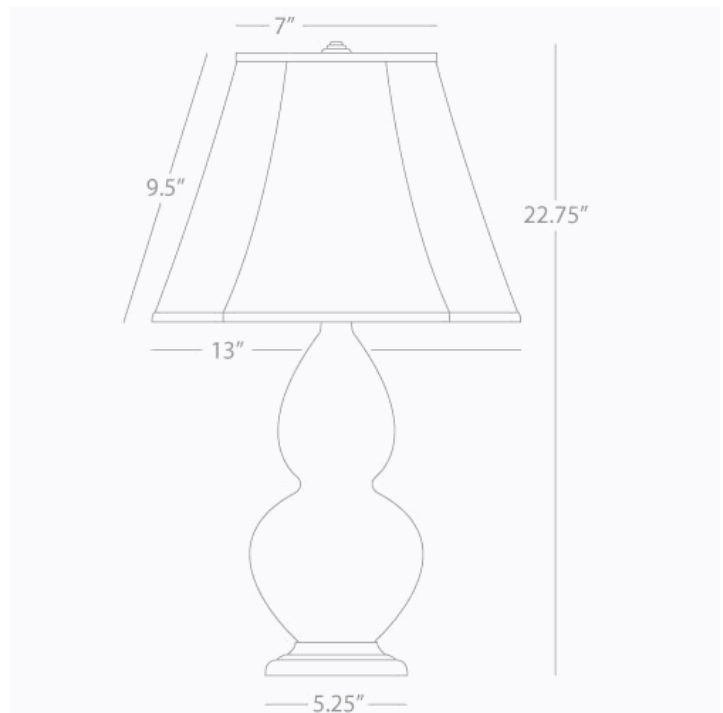

**DOUBLE GOURD**

**1614**

**Accent Lamp**

**1-150W Max.**

**Bulb Type: A**

**Switch: 3-Way**

**Butter Glazed Ceramic**

**Antique Natural Brass Finished Accents**

**Ivory Stretched Fabric Shade**

See Double Gourd Table for Color / Base / Shade  
Options

**\* Made In The USA**