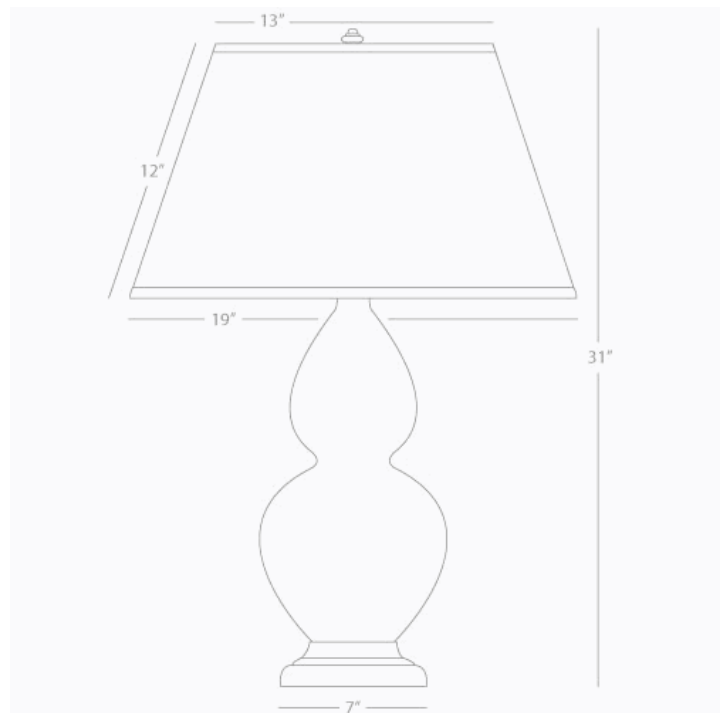

DOUBLE GOURD

1608X

Table Lamp

1-150W Max.

Bulb Type: A

Switch: 3-Way

Schiaparelli Pink Glazed Ceramic

Deep Patina Bronze Finished Accents

Pearl Dupioni Fabric Shade

See Double Gourd Table for Color / Base / Shade
Options

* *Made In The USA*