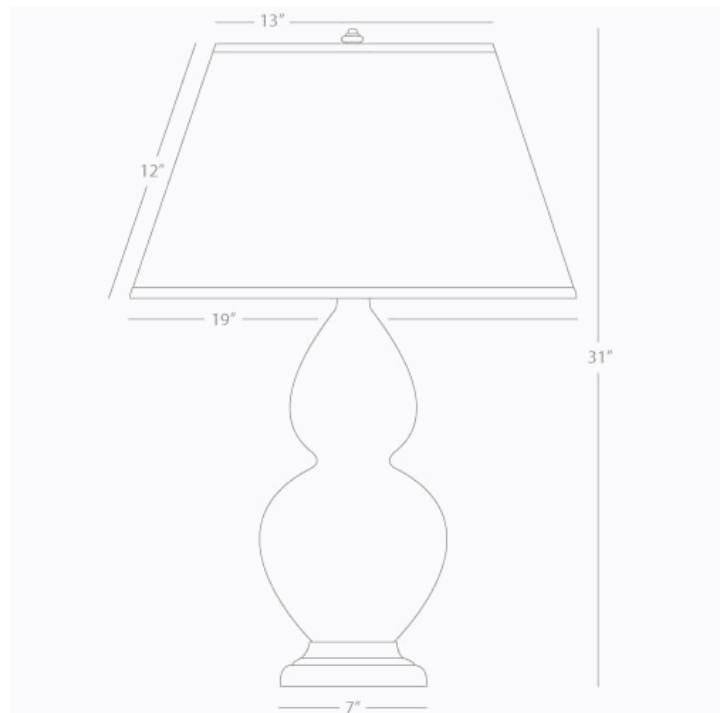

DOUBLE GOURD

1607X

Table Lamp

1-150W Max.

Bulb Type: A

Switch: 3-Way

Schiaparelli Pink Glazed Ceramic

Antique Natural Brass Finished Accents

Pearl Dupioni Fabric Shade

See Double Gourd Table for Color / Base / Shade
Options

* Made In The USA