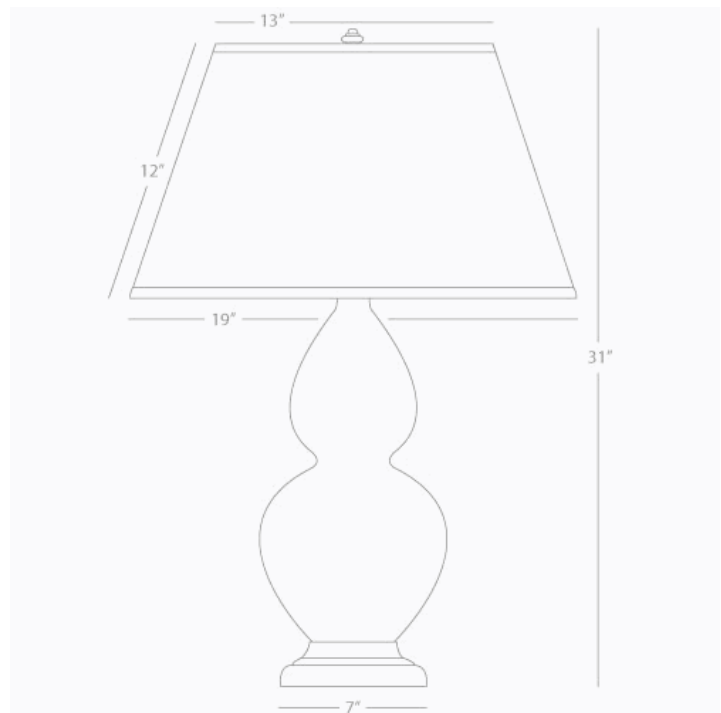

DOUBLE GOURD

1605X

Table Lamp

1-150W Max.

Bulb Type: A

Switch: 3-Way

Butter Glazed Ceramic

Deep Patina Bronze Finished Accents

See Double Gourd Table for Color / Base / Shade
Options

*** Made In The USA**