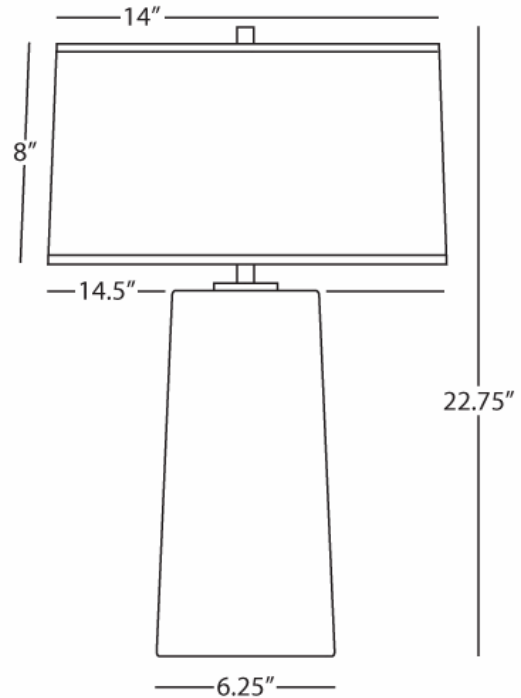

RICO ESPINET
OLINDA

1580W
Accent Lamp

1-100W Max
Bulb Type: A
1 - 7.5W Max. for Night Light Feature
Bulb Type: C7 Candelabra
Switch: 4-Way
Frosted White Cased Glass Base w/
Night Light
White Organza Fabric Shade w/
Self-Fabric Top Diffuser

SHADE OPTION:
1580B - Black Organza

* *Bestseller*