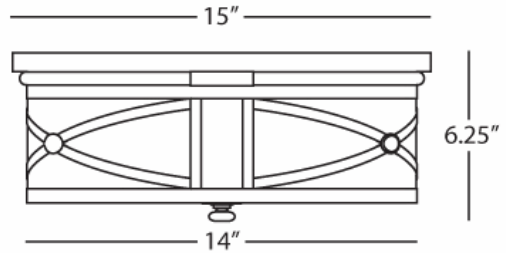

CHASE

Z1985

Flush Mount

3-60W Max.

Bulb Type: A

Direct Wire Only

Deep Patina Bronze Finish over Steel Frosted
White Glass Shade

FINISH OPTIONS:

1985 - Antique Brass

D1985 - Dark Antique Nickel

S1985 - Polished Nickel

* *Bestseller*

* *U.L. Rated for Damp Conditions*

* *Ships Within 2 Business Days*