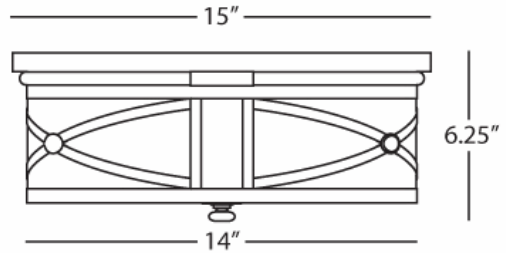

CHASE

S1985

Flush Mount

3-60W Max.

Bulb Type: A

Direct Wire Only

Polished Nickel Finish over Steel Frosted White
Glass Shade

FINISH OPTIONS:

1985 - Antique Brass

D1985 - Dark Antique Nickel

Z1985 - Deep Patina Bronze