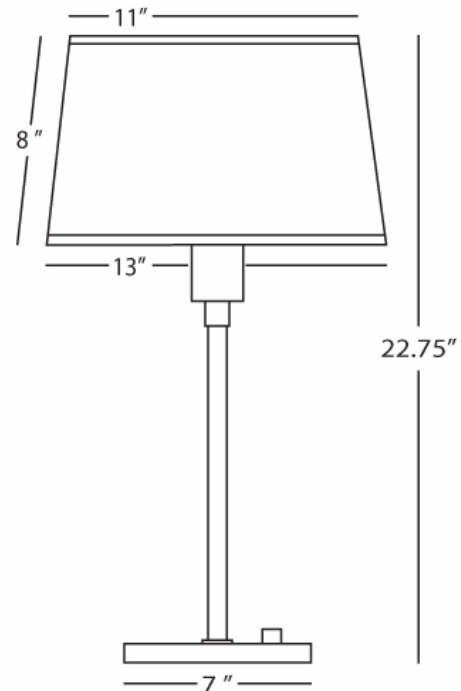

REAL SIMPLE

1822

Club Table Lamp

1-100W Max.

Bulb Type: A

Switch: Hi-Lo Base Switch

Gunmetal Powder Coat Finish over Steel

Snowflake Fabric Shade w/ Top Diffuser

FINISH / SHADE OPTIONS:

1802 - Stardust White

White Mont Blanc Parchment Shade

Z1812 - Dark Bronze

Snowflake Fabric Shade

1832 - Matte Black

Snowflake Fabric Shade

* *Made In The USA*